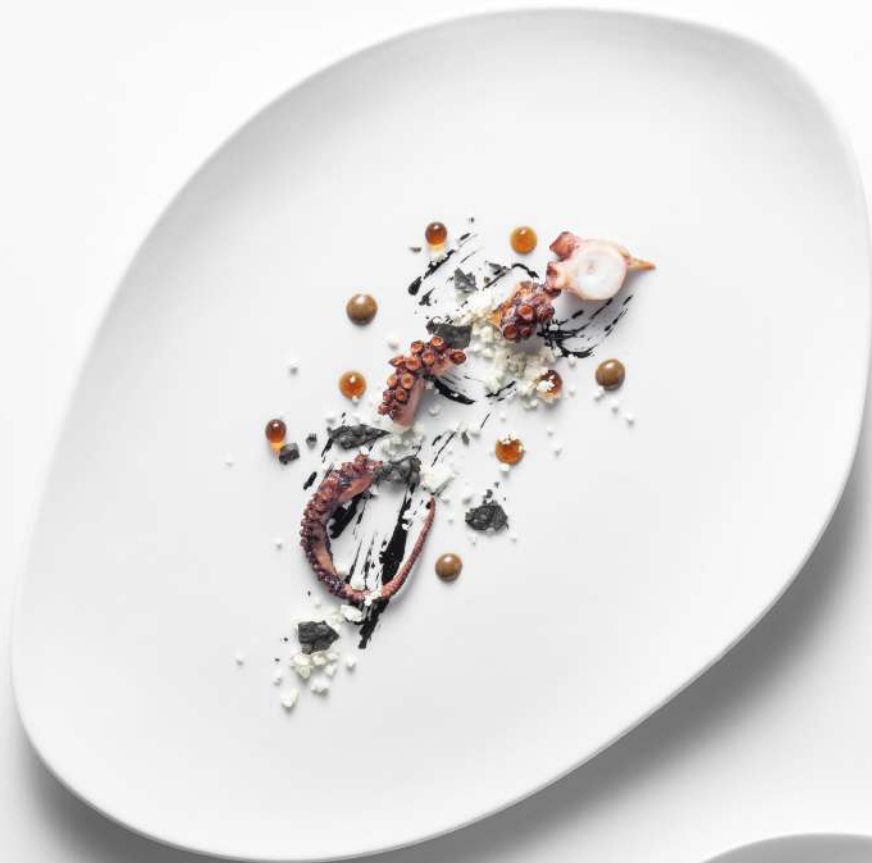

Wave oval flat plate matte

M0333-0126	6u.	26x18x2cm	10.2x7.1x0.8"
M0333-0133	3u.	33x23x2cm	13x9.1x0.8"
M0333-0118	6u.	18x12x1.5cm	7.1x4.7x0.6"